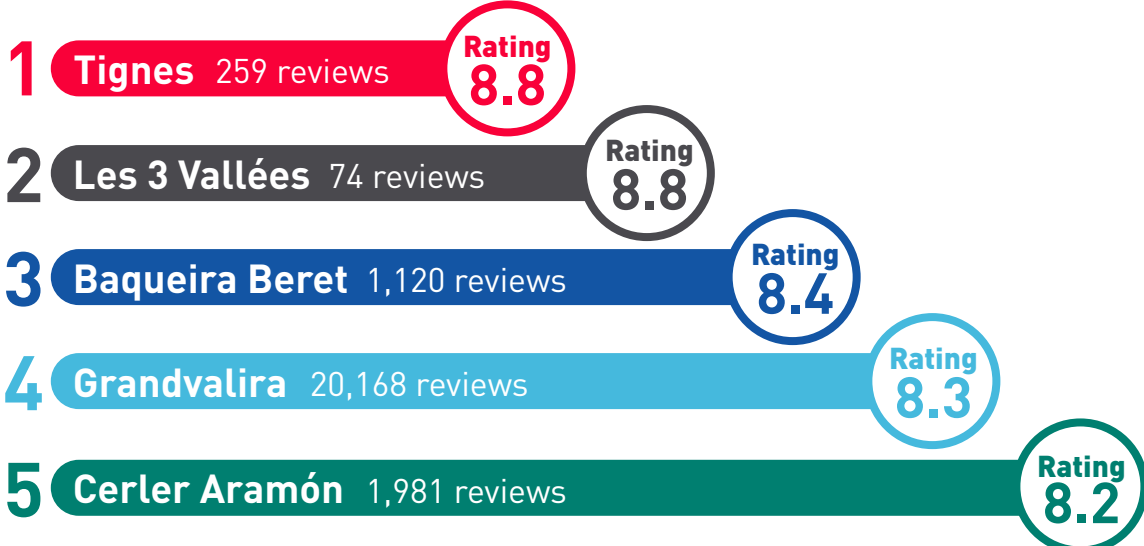

SKI SEASON 2019-2020

TOTAL SKIERS

TOP 5 BEST RATED SKI RESORTS

SNOW DEPTH

*This graph is based on the cm of snow depth in the largest ski resorts in Spain and Andorra (Grandvalira, Formigal, Baqueira Beret and Sierra Nevada)

NEW TECHNOLOGIES

ESQUIADES.COM APP

ESQUIADES.COM IS AVAILABLE IN

ADDED DURING SKI SEASON 2019-2020

CUSTOMER PROFILE

Based on over 18,000 surveys

GENDER AND AGE

29.24% are aged between 26 and 33