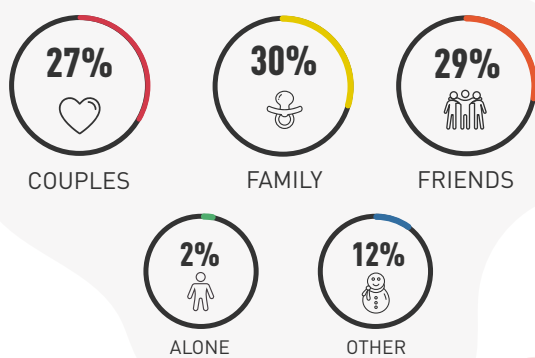

WHO DO YOU TRAVEL WITH?