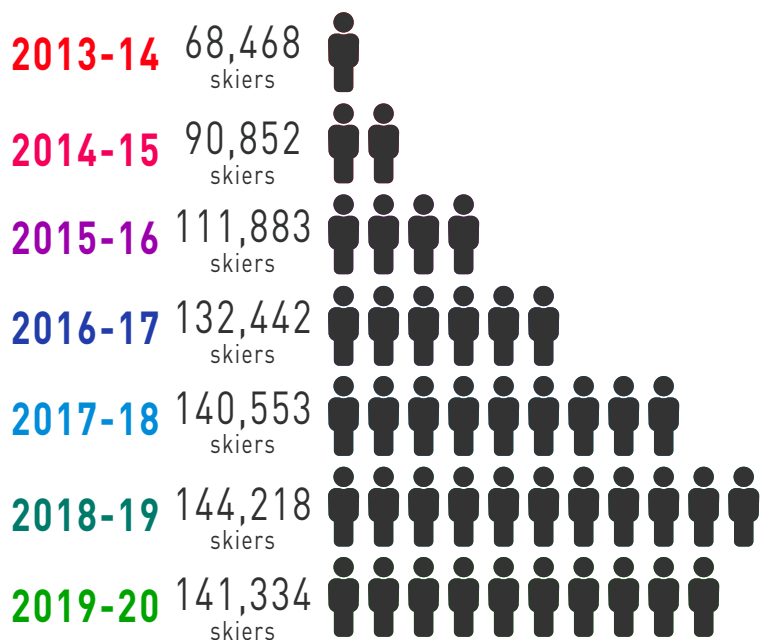

SKI SEASON 2019-2020

TOTAL SKIERS

TOP 5 BEST RATED SKI RESORTS

SNOW DEPTH

*This graph is based on the cm of snow depth in the largest ski resorts in Spain and Andorra (Grandvalira, Formigal, Baqueira Beret and Sierra Nevada)

NEW TECHNOLOGIES

ESQUIADES.COM APP

ESQUIADES.COM IS AVAILABLE IN

ADDED DURING SKI SEASON 2019-2020

CUSTOMER PROFILE

Based on over 18,000 surveys

GENDER AND AGE

29.24% are aged between 26 and 33