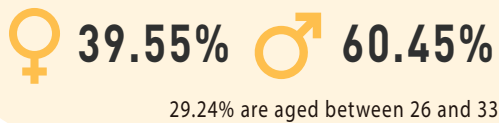

NEW TECHNOLOGIES

ESQUIADES.COM APP

ESQUIADES.COM IS AVAILABLE IN

ADDED DURING SKI SEASON 2019-2020

CUSTOMER PROFILE

Based on over 18,000 surveys

GENDER AND AGE

29.24% are aged between 26 and 33