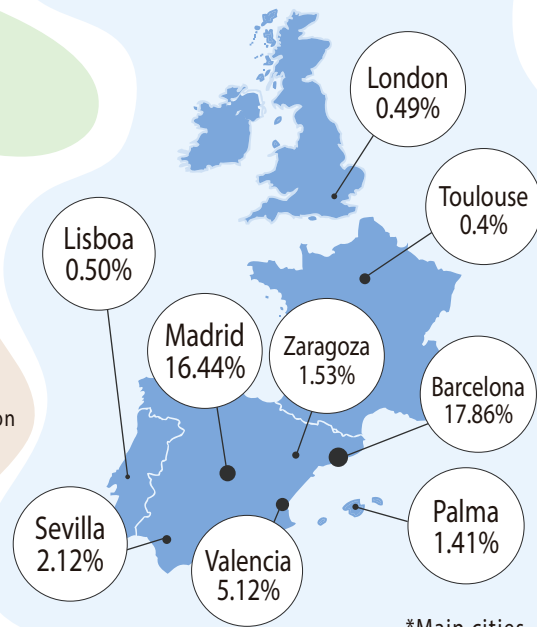

WHERE DO YOU COME FROM?

ACCOMMODATION ONLY

Have only booked the accommodation (no extras)