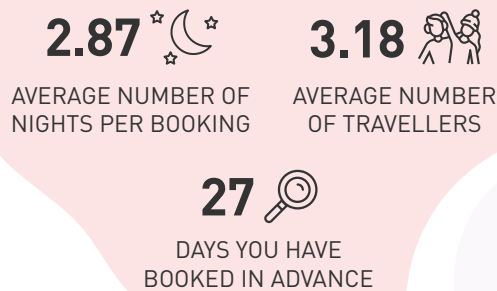

SKI SEASON 2019-2020

TOTAL SKIERS

TOP 5 BEST RATED SKI RESORTS

SNOW DEPTH

*This graph is based on the cm of snow depth in the largest ski resorts in Spain and Andorra (Grandvalira, Formigal, Baqueira Beret and Sierra Nevada)

NEW TECHNOLOGIES

ESQUIADES.COM APP

ESQUIADES.COM IS AVAILABLE IN

ADDED DURING SKI SEASON 2019-2020

CUSTOMER PROFILE

Based on over 18,000 surveys

GENDER AND AGE

29.24% are aged between 26 and 33

HOW MUCH DO YOU SPEND?

703.94 € in season 2018-2019

WHERE DO YOU COME FROM?

ACCOMMODATION ONLY

Have only booked the accommodation (no extras)

WHO DO YOU TRAVEL WITH?

BOOKING INFORMATION

WHICH EXTRAS DO YOU ADD?