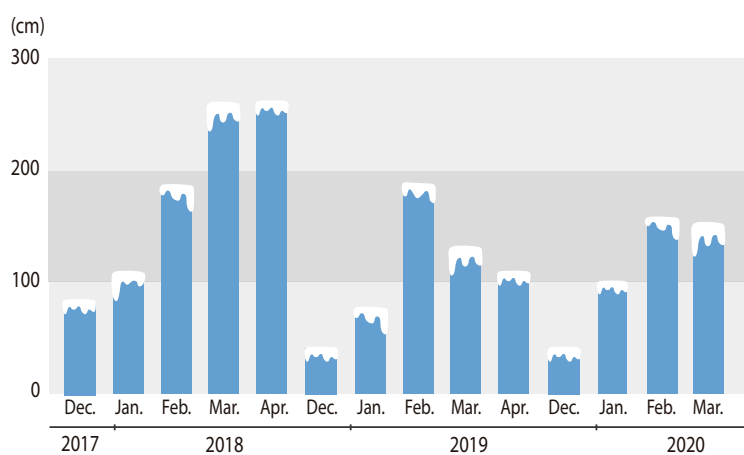

SKI SEASON 2019-2020

TOTAL SKIERS

TOP 5 BEST RATED SKI RESORTS

SNOW DEPTH

*This graph is based on the cm of snow depth in the largest ski resorts in Spain and Andorra (Grandvalira, Formigal, Baqueira Beret and Sierra Nevada)

NEW TECHNOLOGIES

ESQUIADES.COM APP

ESQUIADES.COM IS AVAILABLE IN

ADDED DURING SKI SEASON 2019-2020

CUSTOMER PROFILE

Based on over 18,000 surveys

GENDER AND AGE

29.24% are aged between 26 and 33