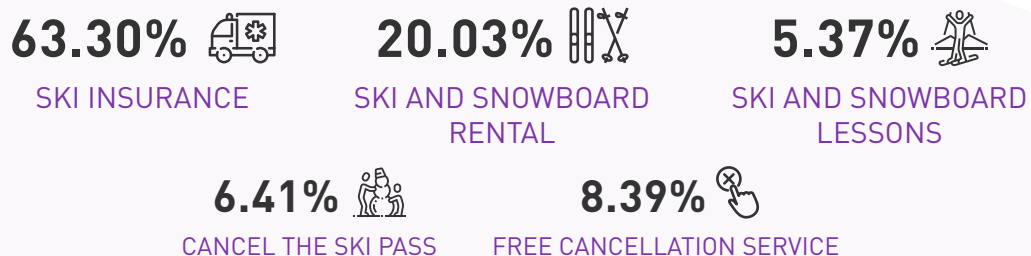

SKI SEASON 2019-2020

TOTAL SKIERS

TOP 5 BEST RATED SKI RESORTS

SNOW DEPTH

*This graph is based on the cm of snow depth in the largest ski resorts in Spain and Andorra (Grandvalira, Formigal, Baqueira Beret and Sierra Nevada)

NEW TECHNOLOGIES

ESQUIADES.COM APP

ESQUIADES.COM IS AVAILABLE IN

ADDED DURING SKI SEASON 2019-2020

CUSTOMER PROFILE

Based on over 18,000 surveys

GENDER AND AGE

29.24% are aged between 26 and 33

HOW MUCH DO YOU SPEND?

703.94 € in season 2018-2019

WHERE DO YOU COME FROM?

ACCOMMODATION ONLY

Have only booked the accommodation (no extras)

WHO DO YOU TRAVEL WITH?

BOOKING INFORMATION

WHICH EXTRAS DO YOU ADD?

*Based on the following ski resorts: Grandvalira, Vallnord Pal-Arinsal, Formigal, Boí Taüll and Sierra Nevada

“

95.19% WOULD BOOK AGAIN WITH ESQUIADES.COM

”